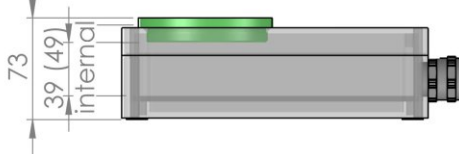

Order Numbers (please specify the camera type!):

Chameleon L	
Enclosure Type	Order Number
L65	20.105.065
L75	20.105.075
L80	20.105.080
L90	20.105.090

Accessories:

Product	Image	Order No.	Product	Image	Order No.	Product	Image	Order No.
2" Wind Curtain		50.100.010	Moun. Plate Crosswise		20.105.998 for L only	Mounting Kit 7		5.070.000
3" Wind Curtain		50.100.021 for L only	Moun. Plate Lengthwise		20.105.999 for L only	Mounting Kit 9		5.090.000
Dome Window		15.030.085 for L only	Mounting Plate S		20.105.997 for S only	Mounting Kit 15		5.150.000
30mm Extension		15.030.03 for L only	Mounting Kit 1		5.010.000	Mounting Kit 16		5.160.000
60mm Extension		15.030.085 for L only	Mounting Kit 2		5.020.000	Mounting Kit 17		5.170.000
M72 Front Lid		20.040.018 for L only	Mounting Kit 6		5.060.000	Mounting Tool		90.000.004 for L only

Size S

Size ST

Size L65

max. 20mm connector
several cables

Size L75

Size L80

Size L90