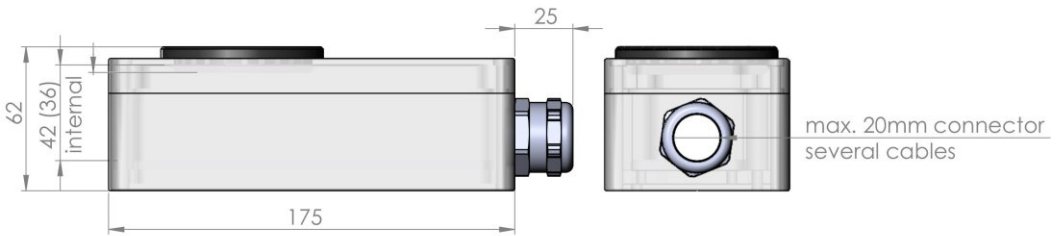

Technical Details:

Inner Width	111mm
Inner Length	204mm
Max. Camera Height (incl. lens, +30mm or +60mm with extension)	48mm (L65) 58mm (L75) 63mm (L80) 73mm (L90)
Enclosure Dimensions (w x h x l, without cable gland)	220 x 120 x 65mm (L65) 220 x 120 x 75mm (L75) 220 x 120 x 80mm (L80) 220 x 120 x 90mm (L90)

Order Numbers (please specify the camera type!):

Chameleon L	
Enclosure Type	Order Number
L65	20.105.065
L75	20.105.075
L80	20.105.080
L90	20.105.090

Accessories:

Product	Image	Order No.	Product	Image	Order No.	Product	Image	Order No.
2" Wind Curtain		50.100.010	Moun. Plate Crosswise		20.105.998 for L only	Mounting Kit 7		5.070.000
3" Wind Curtain		50.100.021 for L only	Moun. Plate Lengthwise		20.105.999 for L only	Mounting Kit 9		5.090.000
Dome Window		15.030.085 for L only	Mounting Plate S		20.105.997 for S only	Mounting Kit 15		5.150.000
30mm Extension		15.030.03 for L only	Mounting Kit 1		5.010.000	Mounting Kit 16		5.160.000
60mm Extension		15.030.085 for L only	Mounting Kit 2		5.020.000	Mounting Kit 17		5.170.000
M72 Front Lid		20.040.018 for L only	Mounting Kit 6		5.060.000	Mounting Tool		90.000.004 for L only

Size S

Size ST

Size L65

max. 20mm connector
several cables

Size L75

Size L80

Size L90