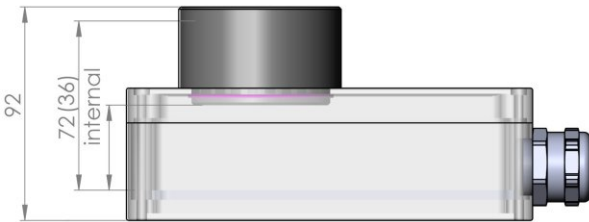

Cable Gland Aperture (max. connector size)	20mm
Cable Diameter	Self drilling
Cable Gland Seal	TPE

The mount guarantees good heat dissipation

The components can be combined in multiple variations to adapt to the height of the camera/lens combination

Order Numbers (please specify the camera type!):

Chameleon L	
Enclosure Type	Order Number
L65	20.105.065
L75	20.105.075
L80	20.105.080
L90	20.105.090

Accessories:

Product	Image	Order No.	Product	Image	Order No.	Product	Image	Order No.
2" Wind Curtain		50.100.010	Moun. Plate Crosswise		20.105.998 for L only	Mounting Kit 7		5.070.000
3" Wind Curtain		50.100.021 for L only	Moun. Plate Lengthwise		20.105.999 for L only	Mounting Kit 9		5.090.000
Dome Window		15.030.085 for L only	Mounting Plate S		20.105.997 for S only	Mounting Kit 15		5.150.000
30mm Extension		15.030.03 for L only	Mounting Kit 1		5.010.000	Mounting Kit 16		5.160.000
60mm Extension		15.030.085 for L only	Mounting Kit 2		5.020.000	Mounting Kit 17		5.170.000
M72 Front Lid		20.040.018 for L only	Mounting Kit 6		5.060.000	Mounting Tool		90.000.004 for L only

Size S

Size ST

Size L65

max. 20mm connector
several cables

Size L75

Size L80

Size L90