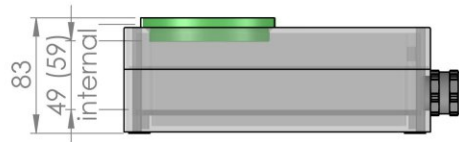

Order Numbers (please specify the camera type!):

Chameleon L	
Enclosure Type	Order Number
L65	20.105.065
L75	20.105.075
L80	20.105.080
L90	20.105.090

Accessories:

Product	Image	Order No.	Product	Image	Order No.	Product	Image	Order No.
2" Wind Curtain		50.100.010	Moun. Plate Crosswise		20.105.998 for L only	Mounting Kit 7		5.070.000
3" Wind Curtain		50.100.021 for L only	Moun. Plate Lengthwise		20.105.999 for L only	Mounting Kit 9		5.090.000
Dome Window		15.030.085 for L only	Mounting Plate S		20.105.997 for S only	Mounting Kit 15		5.150.000
30mm Extension		15.030.03 for L only	Mounting Kit 1		5.010.000	Mounting Kit 16		5.160.000
60mm Extension		15.030.085 for L only	Mounting Kit 2		5.020.000	Mounting Kit 17		5.170.000
M72 Front Lid		20.040.018 for L only	Mounting Kit 6		5.060.000	Mounting Tool		90.000.004 for L only

Size S

Size ST

Size L65

max. 20mm connector
several cables

Size L75

Size L80

Size L90