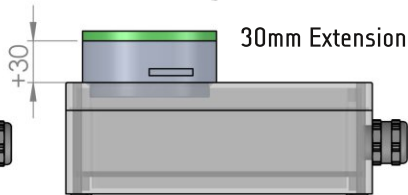

Order Numbers (please specify the camera type!):

Chameleon L	
Enclosure Type	Order Number
L65	20.105.065
L75	20.105.075
L80	20.105.080
L90	20.105.090

Accessories:

Product	Image	Order No.	Product	Image	Order No.	Product	Image	Order No.
2" Wind Curtain		50.100.010	Moun. Plate Crosswise		20.105.998 for L only	Mounting Kit 7		5.070.000
3" Wind Curtain		50.100.021 for L only	Moun. Plate Lengthwise		20.105.999 for L only	Mounting Kit 9		5.090.000
Dome Window		15.030.085 for L only	Mounting Plate S		20.105.997 for S only	Mounting Kit 15		5.150.000
30mm Extension		15.030.03 for L only	Mounting Kit 1		5.010.000	Mounting Kit 16		5.160.000
60mm Extension		15.030.085 for L only	Mounting Kit 2		5.020.000	Mounting Kit 17		5.170.000
M72 Front Lid		20.040.018 for L only	Mounting Kit 6		5.060.000	Mounting Tool		90.000.004 for L only

Size S

Size ST

Size L65

max. 20mm connector
several cables

Size L75

Size L80

Size L90