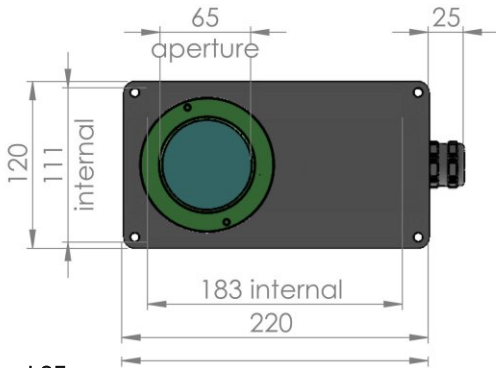

Technical Details:

Inner Width	111mm
Inner Length	204mm
Max. Camera Height (incl. lens, +30mm or +60mm with extension)	48mm (L65) 58mm (L75) 63mm (L80) 73mm (L90)
Enclosure Dimensions (w x h x l, without cable gland)	220 x 120 x 65mm (L65) 220 x 120 x 75mm (L75) 220 x 120 x 80mm (L80) 220 x 120 x 90mm (L90)

Cable Gland Aperture (max. connector size)	20mm
Cable Diameter	Self drilling
Cable Gland Seal	TPE

The mount guarantees good heat dissipation

The components can be combined in multiple variations to adapt to the height of the camera/lens combination

Order Numbers (please specify the camera type!):

Chameleon L	
Enclosure Type	Order Number
L65	20.105.065
L75	20.105.075
L80	20.105.080
L90	20.105.090

Accessories:

Product	Image	Order No.	Product	Image	Order No.	Product	Image	Order No.
2" Wind Curtain		50.100.010	Moun. Plate Crosswise		20.105.998 for L only	Mounting Kit 7		5.070.000
3" Wind Curtain		50.100.021 for L only	Moun. Plate Lengthwise		20.105.999 for L only	Mounting Kit 9		5.090.000
Dome Window		15.030.085 for L only	Mounting Plate S		20.105.997 for S only	Mounting Kit 15		5.150.000
30mm Extension		15.030.03 for L only	Mounting Kit 1		5.010.000	Mounting Kit 16		5.160.000
60mm Extension		15.030.085 for L only	Mounting Kit 2		5.020.000	Mounting Kit 17		5.170.000
M72 Front Lid		20.040.018 for L only	Mounting Kit 6		5.060.000	Mounting Tool		90.000.004 for L only

Size S

Size ST

Size L65

max. 20mm connector
several cables

Size L75

Size L80

Size L90