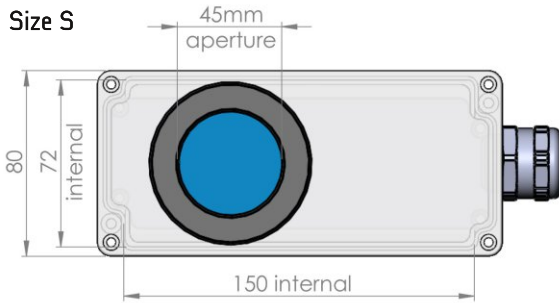

Technical Details:

Inner Width	111mm
Inner Length	204mm
Max. Camera Height (incl. lens, +30mm or +60mm with extension)	48mm (L65) 58mm (L75) 63mm (L80) 73mm (L90)
Enclosure Dimensions (w x h x l, without cable gland)	220 x 120 x 65mm (L65) 220 x 120 x 75mm (L75) 220 x 120 x 80mm (L80) 220 x 120 x 90mm (L90)

Cable Gland Aperture (max. connector size)	20mm
Cable Diameter	Self drilling
Cable Gland Seal	TPE

The mount guarantees good heat dissipation

The components can be combined in multiple variations to adapt to the height of the camera/lens combination

Order Numbers (please specify the camera type!):

Chameleon L	
Enclosure Type	Order Number
L65	20.105.065
L75	20.105.075
L80	20.105.080
L90	20.105.090

Accessories:

Product	Image	Order No.	Product	Image	Order No.	Product	Image	Order No.
2" Wind Curtain		50.100.010	Moun. Plate Crosswise		20.105.998 for L only	Mounting Kit 7		5.070.000
3" Wind Curtain		50.100.021 for L only	Moun. Plate Lengthwise		20.105.999 for L only	Mounting Kit 9		5.090.000
Dome Window		15.030.085 for L only	Mounting Plate S		20.105.997 for S only	Mounting Kit 15		5.150.000
30mm Extension		15.030.03 for L only	Mounting Kit 1		5.010.000	Mounting Kit 16		5.160.000
60mm Extension		15.030.085 for L only	Mounting Kit 2		5.020.000	Mounting Kit 17		5.170.000
M72 Front Lid		20.040.018 for L only	Mounting Kit 6		5.060.000	Mounting Tool		90.000.004 for L only

Size S

Size ST

Size L65

max. 20mm connector
several cables

Size L75

Size L80

Size L90