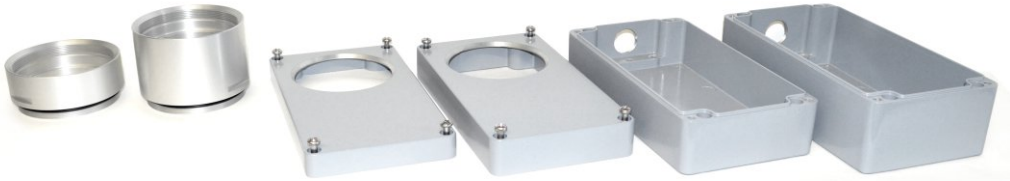

The components can be combined in multiple variations to adapt to the height of the camera/lens combination

Order Numbers (please specify the camera type!):

Chameleon L	
Enclosure Type	Order Number
L65	20.105.065
L75	20.105.075
L80	20.105.080
L90	20.105.090